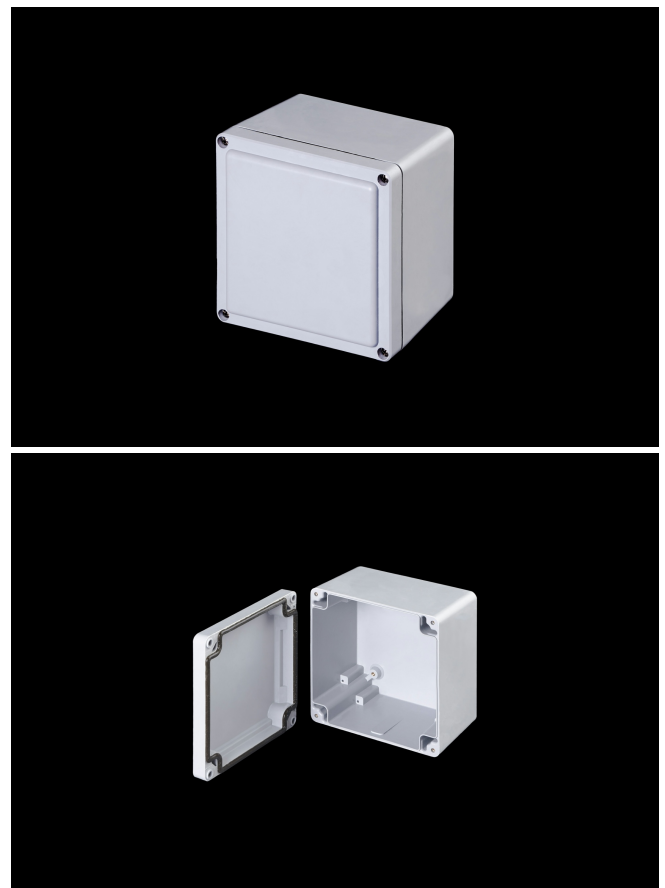

Enclosures **Classic Series**

Fiberglass Enclosure 7 x 7 x 5 Inches Classic Series with Opaque Lift Off Cover

Catalog Number

CL707W

UPC

785928009204

DESCRIPTION

7H x 7W x 5D Inches Fiberglass Enclosure with a "W" Opaque Cover (Lift off Cover, 4 Cover Screws) are designed for general electrical and electronic applications as well as applications requiring broader environmental concerns. They feature excellent chemical resistance and watertight capabilities and suited for high visibility locations in commercial and industrial applications.

FEATURES

- Opaque Cover
- Stands up to an exceptionally broad range of chemicals
- High impact resistance
- Double insulated material no incidental electrical contact
- Hidden hinge design
- UV Resistant
- Soft edge design; smooth lines; flush cover
- Super abrasion resistant acrylic window
- High temperature; flame retardant; non corrosive; environmental designs
- Manufactured with SolarGuard®, Stahlin's proprietary formulation of non-halogenated fiberglass, offering superior resistance to outdoor exposure, chemicals and flames.
- Back Panels Available for all sizes

General Information

Color	Gray
Cover Type	Opaque
Mounting Type	Wall Mount
Material	Fiberglass
Back Panel Screw Size	#10-32 x 3/8
Back Panel Recommended Torque	16-20 in-lbs
Back Panel Screw Material	304 SS
Cover Screw Size	#10-24 x 1
Cover Screw Recommended Torque	20-24 in-lbs
Cover Screw Material	304 SS
Mounting Foot Screw Size	5/16-18 x 1/2
Mounting Foot Screw Recommended Torque	10-14 in-lbs
Installation Mounting Torque	45 in-lbs Max
Metal Inserts	Brass
Hinge Material	304 SS
Gasket Material	Poured In Place (PIP) Polyurethane Seamless
Country of Origin	USA